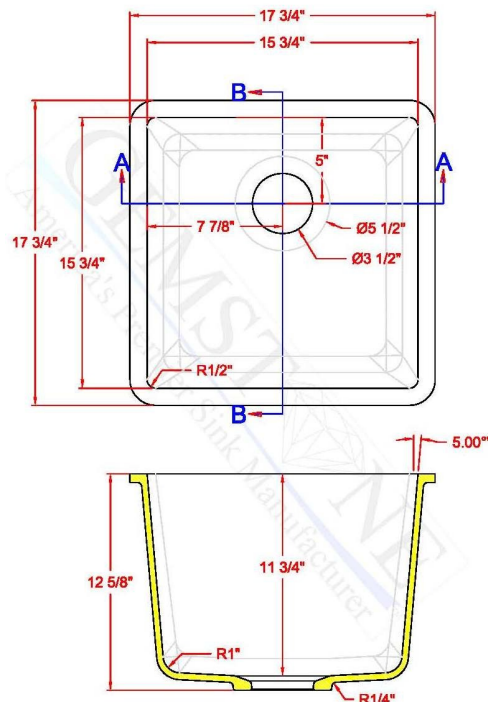

The **Gemstone** 1616-ES is one of **Gemstone's** newest sink lines, the ES series. The ES series is a new line of sinks with tighter radii providing the sinks with a more up-to-date, sleeker look, with unrivaled performance. As well as providing the deepest solid surface sink in the industry the 1616-ES provides a deep seamless kitchen, utility, or laboratory sink which will allow hand washing up to the elbows. This sink works well in laboratories and clinical applications as well as residential applications. Solid surface has excellent chemical resistant properties. **Gemstone Sinks** are compatible and warranted when used with all major solid surface sheet brands with the same sheet warranties.

Gemstone supports conservation and green building practices and may contribute toward achieving LEED® building certification in commercial projects. All Gemstone Sinks use resin containing 15% post-consumer recycled content and 5.5% rapidly renewable materials.

Gemstone sinks are proudly made in the USA.

Gemstone sinks are certified by: **NAHB** (ANSI Z124.6)

UL in the US and Canada (ANSI Z124.6 & B45.0-99)

Section A-A