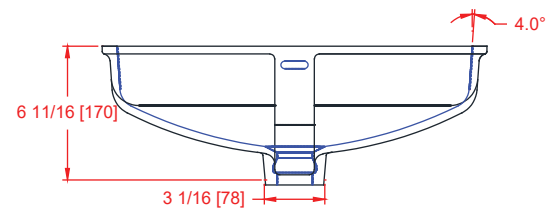

1812-UVO Universal Design Lavatory

(Integrated overflow model)

I.D.: 18" x 12 3/4" (457 mm x 323 mm)

Depth: 5"* (127 mm)

*Depth does not include counter top thickness

The Gemstone 1812-VO Universal Design lavatory bowl is part of Gemstone's commitment to design that is appealing to all. Design, function, performance are critical for today's architects, designers and homeowners. The 1812-VO is ideal for all applications,

residential, clinical, commercial, restaurants and laboratories. The depth of the bowl allows for ADA applications all the way to 17" depths, something most bowls can not do. The 1812-VO has a smooth overflow tube which maximizes infection control in hospital applications in a bowl requiring an overflow.

Gemstone Sinks are compatible and warranted when used with all major solid surface sheet brands (acrylic and polyester) with the same sheet warranties.

Gemstone supports conservation and green building practices. Gemstone packages all products in 100% recyclable packaging using boxes made primarily of recycled paper.

Gemstone sinks are proudly made in the USA and certified by:

Home Innovation Lab (NAHB) : HUD UM Bulletin No. 73a & (B45.5/IAPMO Z124 Z124.6)

UL in the US and Canada: HUD UM Bulletin No. 73a & (B45.5/IAPMO Z124 Z124.6)

For router bit recommendations visit:
www.Gemstoness.com/Tech

Front View