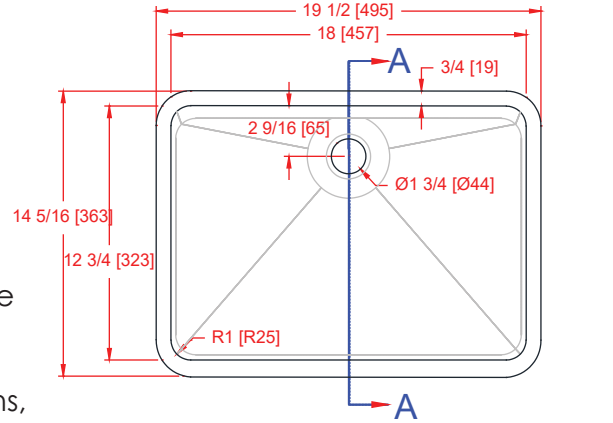

1812-UVO Universal Design Lavatory

(Integrated overflow model)

I.D.: 18" x 12 3/4" (457 mm x 323 mm)

Depth: 5"* (127 mm)

*Depth does not include counter top thickness

The Gemstone 1812-VO Universal Design lavatory bowl is part of Gemstone's commitment to design that is appealing to all. Design, function, performance are critical for today's architects, designers and homeowners. The 1812-VO is ideal for all applications,

residential, clinical, commercial, restaurants and laboratories. The depth of the bowl allows for ADA applications all the way to 17" depths, something most bowls can not do. The 1812-VO has a smooth overflow tube which maximizes infection control in hospital applications in a bowl requiring an overflow.

Gemstone Sinks are compatible and warranted when used with all major solid surface sheet brands (acrylic and polyester) with the same sheet warranties.

Gemstone supports conservation and green building practices. Gemstone packages all products in 100% recyclable packaging using boxes made primarily of recycled paper.

Gemstone sinks are proudly made in the USA and certified by:

Home Innovation Lab (NAHB) : HUD UM Bulletin No. 73a & (B45.5/IAPMO Z124 Z124.6)

UL in the US and Canada: HUD UM Bulletin No. 73a & (B45.5/IAPMO Z124 Z124.6)

For router bit recommendations visit:
www.Gemstoness.com/Tech

Front View